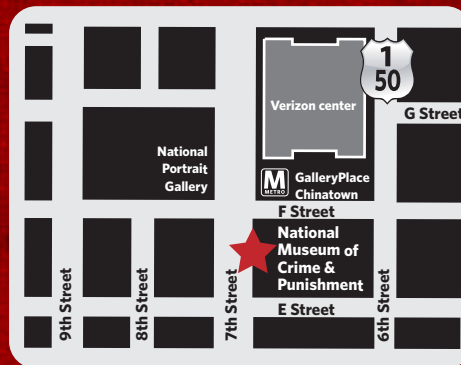

Dillinger's Death Mask

Unabomber's Scale

NYPD Roundsman Hat

Texas Police Badge

Machine Gun from Scarface

Buck Garret's Bullet Slide

Get the Answers at the Crime Museum.

**M** Gallery Place-Chinatown on 7th between E & F  
(Red, Yellow or Green lines)

**LOCATION:** 575 7th Street, NW Washington, DC 20004

**HOURS:** Extended hours. Hours vary by season.

Call or check online to confirm.

**DON'T MISS THIS:**

**The Cop Shop** - retail shop

**Forensic Workshops** - schedule varies

Have you ever wondered if what you see on TV CSI shows is real? WELL... NOW YOU CAN FIND OUT!

Explore the technology and science behind solving crimes, discover the heroes of law enforcement and venture into the dark side of the criminal mind. The Crime Museum also includes a crime scene lab, the filming studios for *America's Most Wanted*, a simulated FBI shooting range, virtual high-speed police-chase, and hundreds of interactives and artifacts.