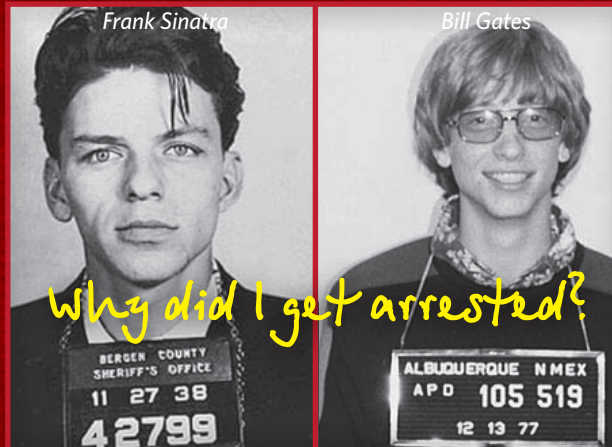

Dillinger's Death Mask

Unabomber's Scale

NYPD Roundsman Hat

Texas Police Badge

Machine Gun from Scarface

Buck Garret's Bullet Slide

Get the Answers at the Crime Museum.

**M** Gallery Place-Chinatown on 7th between E & F  
(Red, Yellow or Green lines)